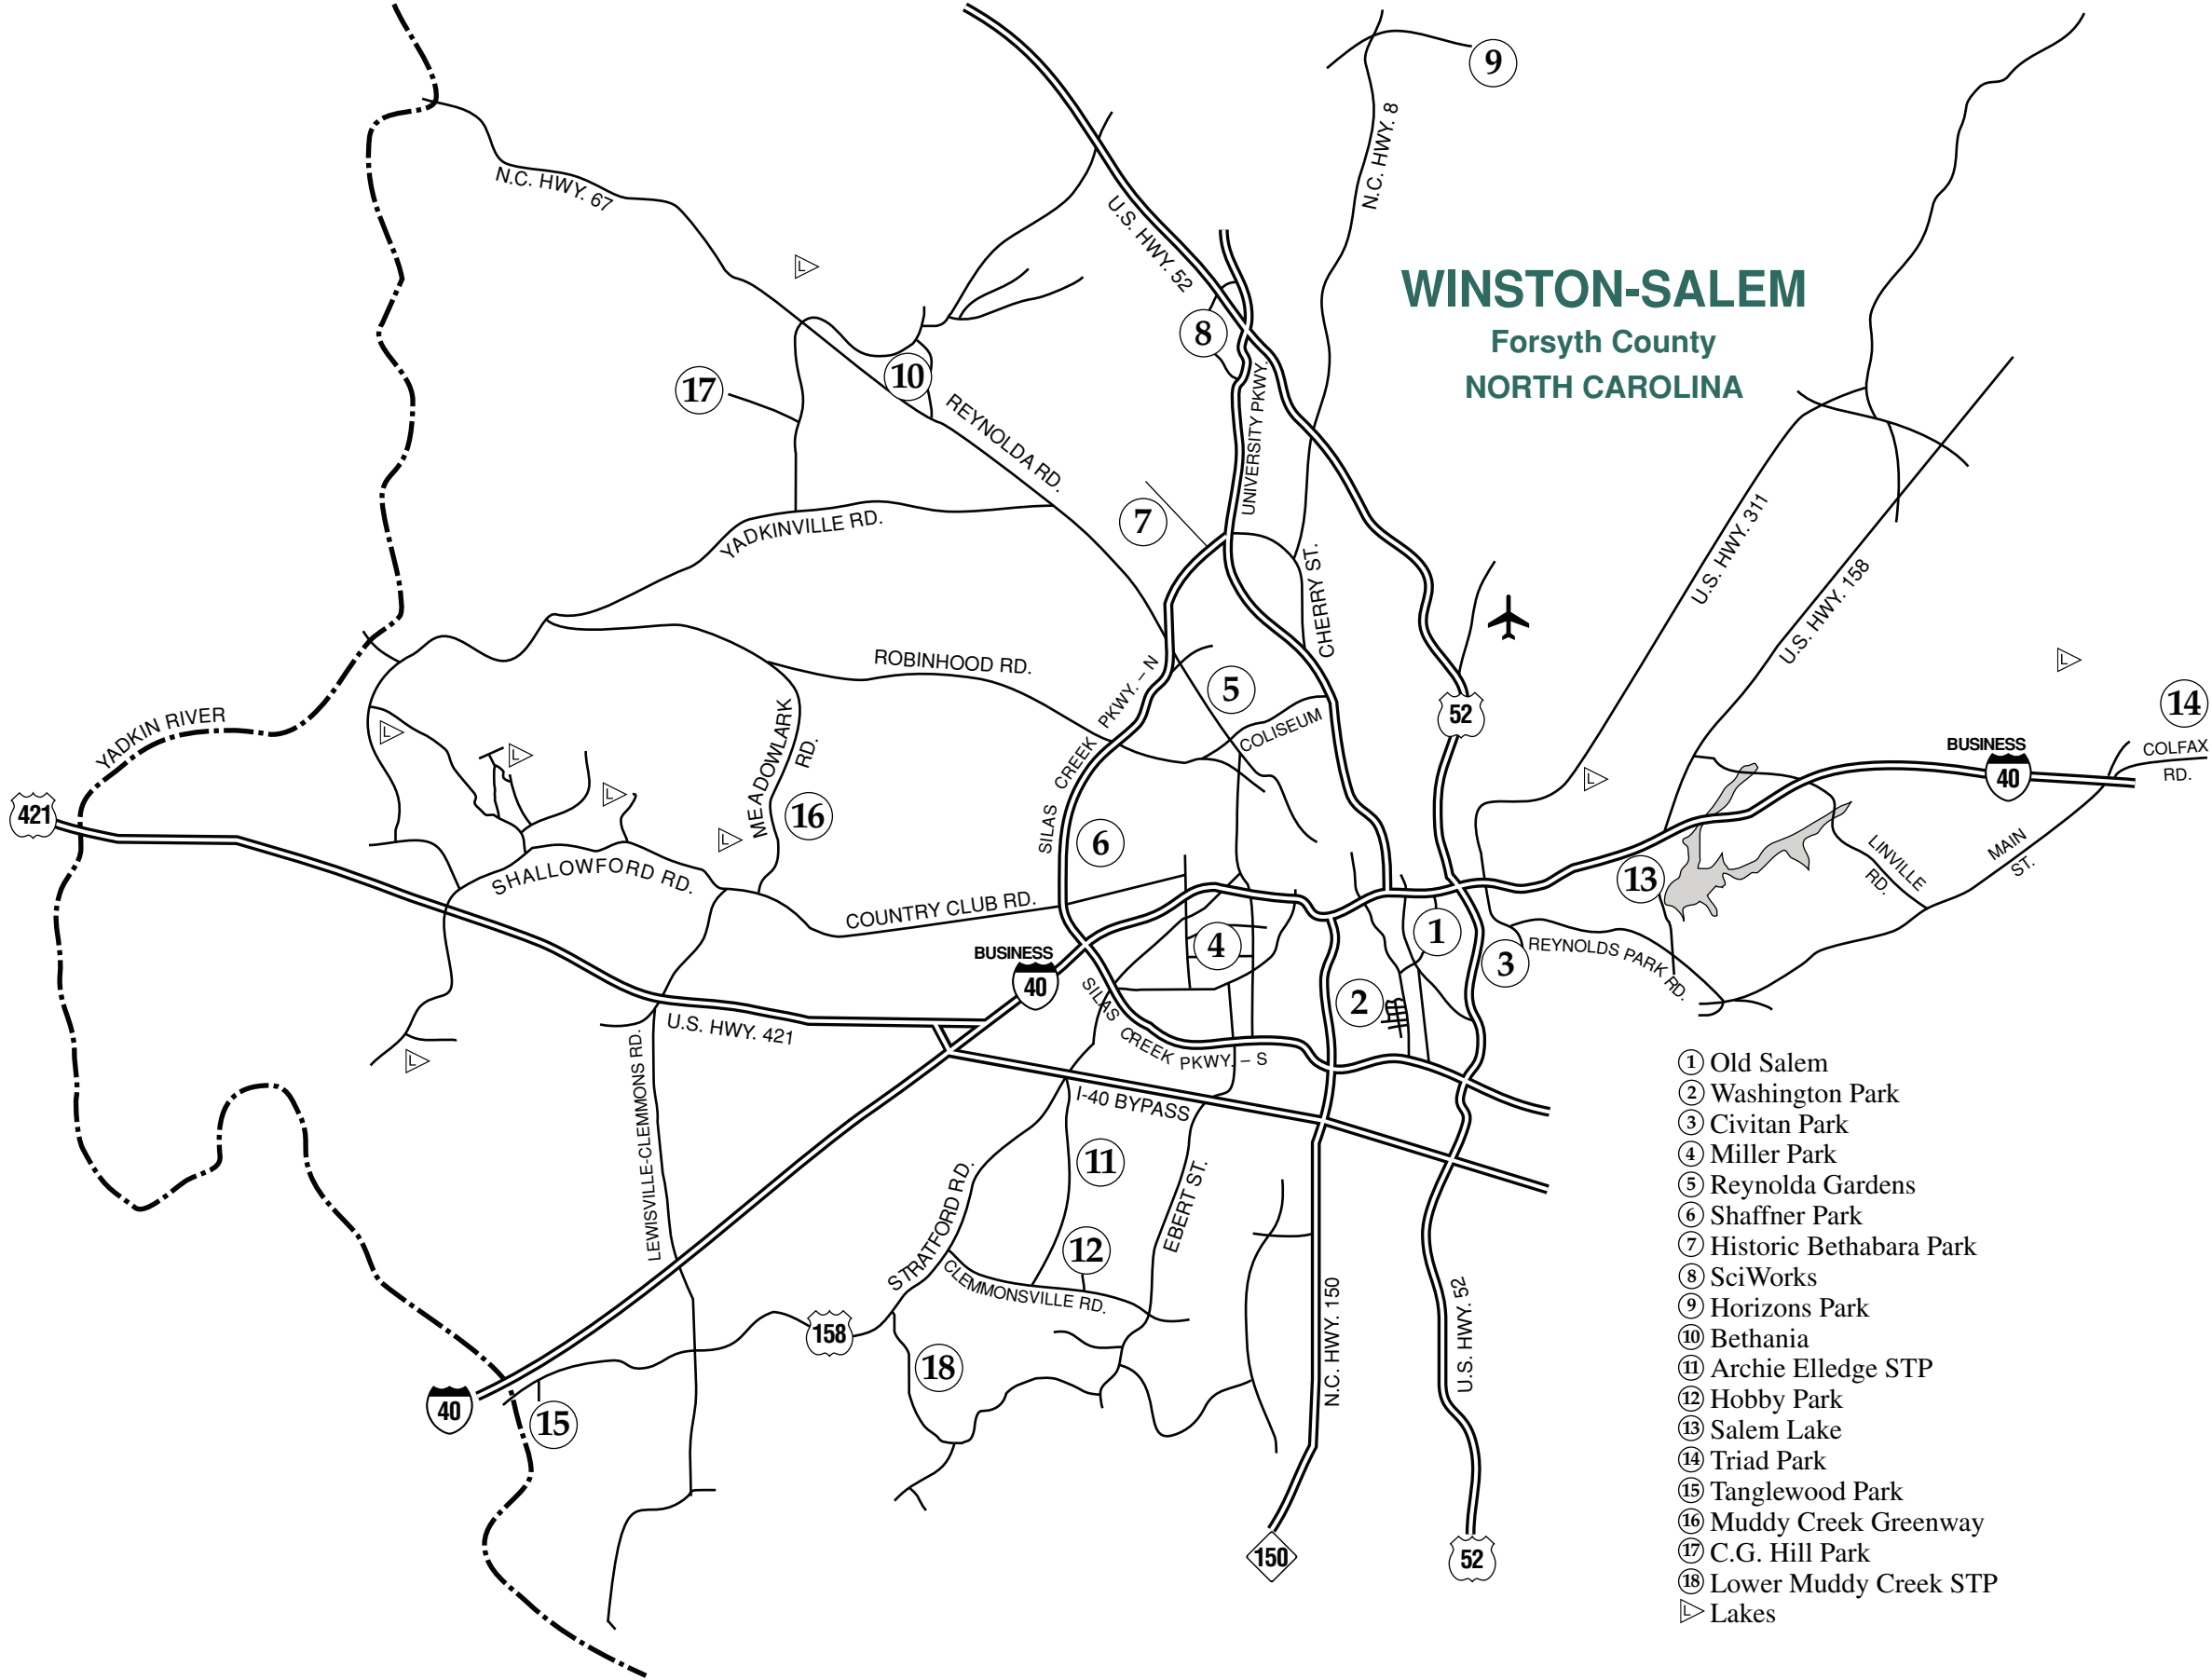

WINSTON-SALEM

Forsyth County
NORTH CAROLINA

- ① Old Salem
- ② Washington Park
- ③ Civitan Park
- ④ Miller Park
- ⑤ Reynolda Gardens
- ⑥ Shaffner Park
- ⑦ Historic Bethabara Park
- ⑧ SciWorks
- ⑨ Horizons Park
- ⑩ Bethania
- ⑪ Archie Elledge STP
- ⑫ Hobby Park
- ⑬ Salem Lake
- ⑭ Triad Park
- ⑮ Tanglewood Park
- ⑯ Muddy Creek Greenway
- ⑰ C.G. Hill Park
- ⑱ Lower Muddy Creek STP
- ▽ Lakes